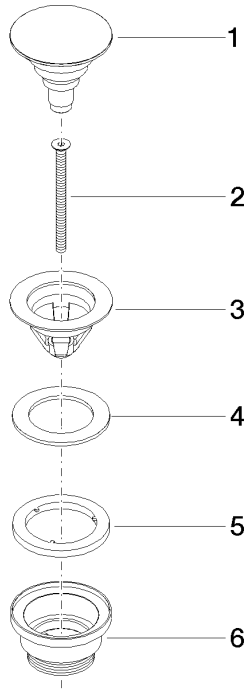

Basin Waste with push fastening 1 1/4" - Brushed Champagne (22kt Gold)

IMO

10 125 970

Fits: IMO, LULU, MADISON, MEM, TARA,
CL.1, LISSÉ, VAIA, META, CYO

	Brushed Champagne (22kt Gold)	10 125 970-46
	Chrome	10 125 970-00
	Brushed Platinum	10 125 970-06
	Platinum	10 125 970-08
	Durabress (23kt Gold)	10 125 970-09
	Dark Chrome	10 125 970-19
	Light Gold	10 125 970-26
	Brushed Light Gold	10 125 970-27
	Brushed Durabress (23kt Gold)	10 125 970-28
	Matte Black	10 125 970-33
	Platinum / Brushed Platinum	10 125 970-36
	Durabress / Brushed Durabress (23kt Gold)	10 125 970-38
	Brushed Bronze	10 125 970-42
	Champagne (22kt Gold)	10 125 970-47
	Brushed Chrome	10 125 970-93
	Brushed Dark Platinum	10 125 970-99

Basin Waste with push fastening 1 1/4" - Brushed Champagne (22kt Gold)

IMO

10 125 970

Only suitable for basins with an overflow.

10 125 970

mm [inches]

10 125 970

Parts for other finishes can be found here: [Chrome](#)

Spare parts list

No.	Item Number	Name	Quantity used	Delivery time
1	04 31 20 096 00-46	plug	1	-
Spare part can no longer be ordered, please order the replacement item				
2	09 30 30 179 90	screw	1	2
3	09 11 01 038-46	cup	1	60
4	09 14 05 061 90	seal	1	2
5	09 14 03 153 90	seal	1	2
6	09 11 10 156-46	connection	1	60