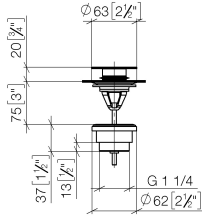

Basin Waste with push fastening 1 1/4" - Brushed Champagne (22kt Gold)

IMO

10 125 970

Fits: IMO, LULU, MADISON, MEM, TARA,
CL.1, LISSÉ, VAIA, META, CYO

	Brushed Champagne (22kt Gold)	10 125 970-46
	Chrome	10 125 970-00
	Brushed Platinum	10 125 970-06
	Platinum	10 125 970-08
	Durabress (23kt Gold)	10 125 970-09
	Dark Chrome	10 125 970-19
	Light Gold	10 125 970-26
	Brushed Light Gold	10 125 970-27
	Brushed Durabress (23kt Gold)	10 125 970-28
	Matte Black	10 125 970-33
	Platinum / Brushed Platinum	10 125 970-36
	Durabress / Brushed Durabress (23kt Gold)	10 125 970-38
	Brushed Bronze	10 125 970-42
	Champagne (22kt Gold)	10 125 970-47
	Brushed Chrome	10 125 970-93
	Brushed Dark Platinum	10 125 970-99

Basin Waste with push fastening 1 1/4" - Brushed Champagne (22kt Gold)

IMO

10 125 970

Only suitable for basins with an overflow.

10 125 970

mm [inches]

10 125 970

Parts for other finishes can be found here: [Chrome](#)

Spare parts list

No.	Item Number	Name	Quantity used	Delivery time
1	04 31 20 096 00-46	plug	1	-
Spare part can no longer be ordered, please order the replacement item				
2	09 30 30 179 90	screw	1	2
3	09 11 01 038-46	cup	1	60
4	09 14 05 061 90	seal	1	2
5	09 14 03 153 90	seal	1	2
6	09 11 10 156-46	connection	1	60